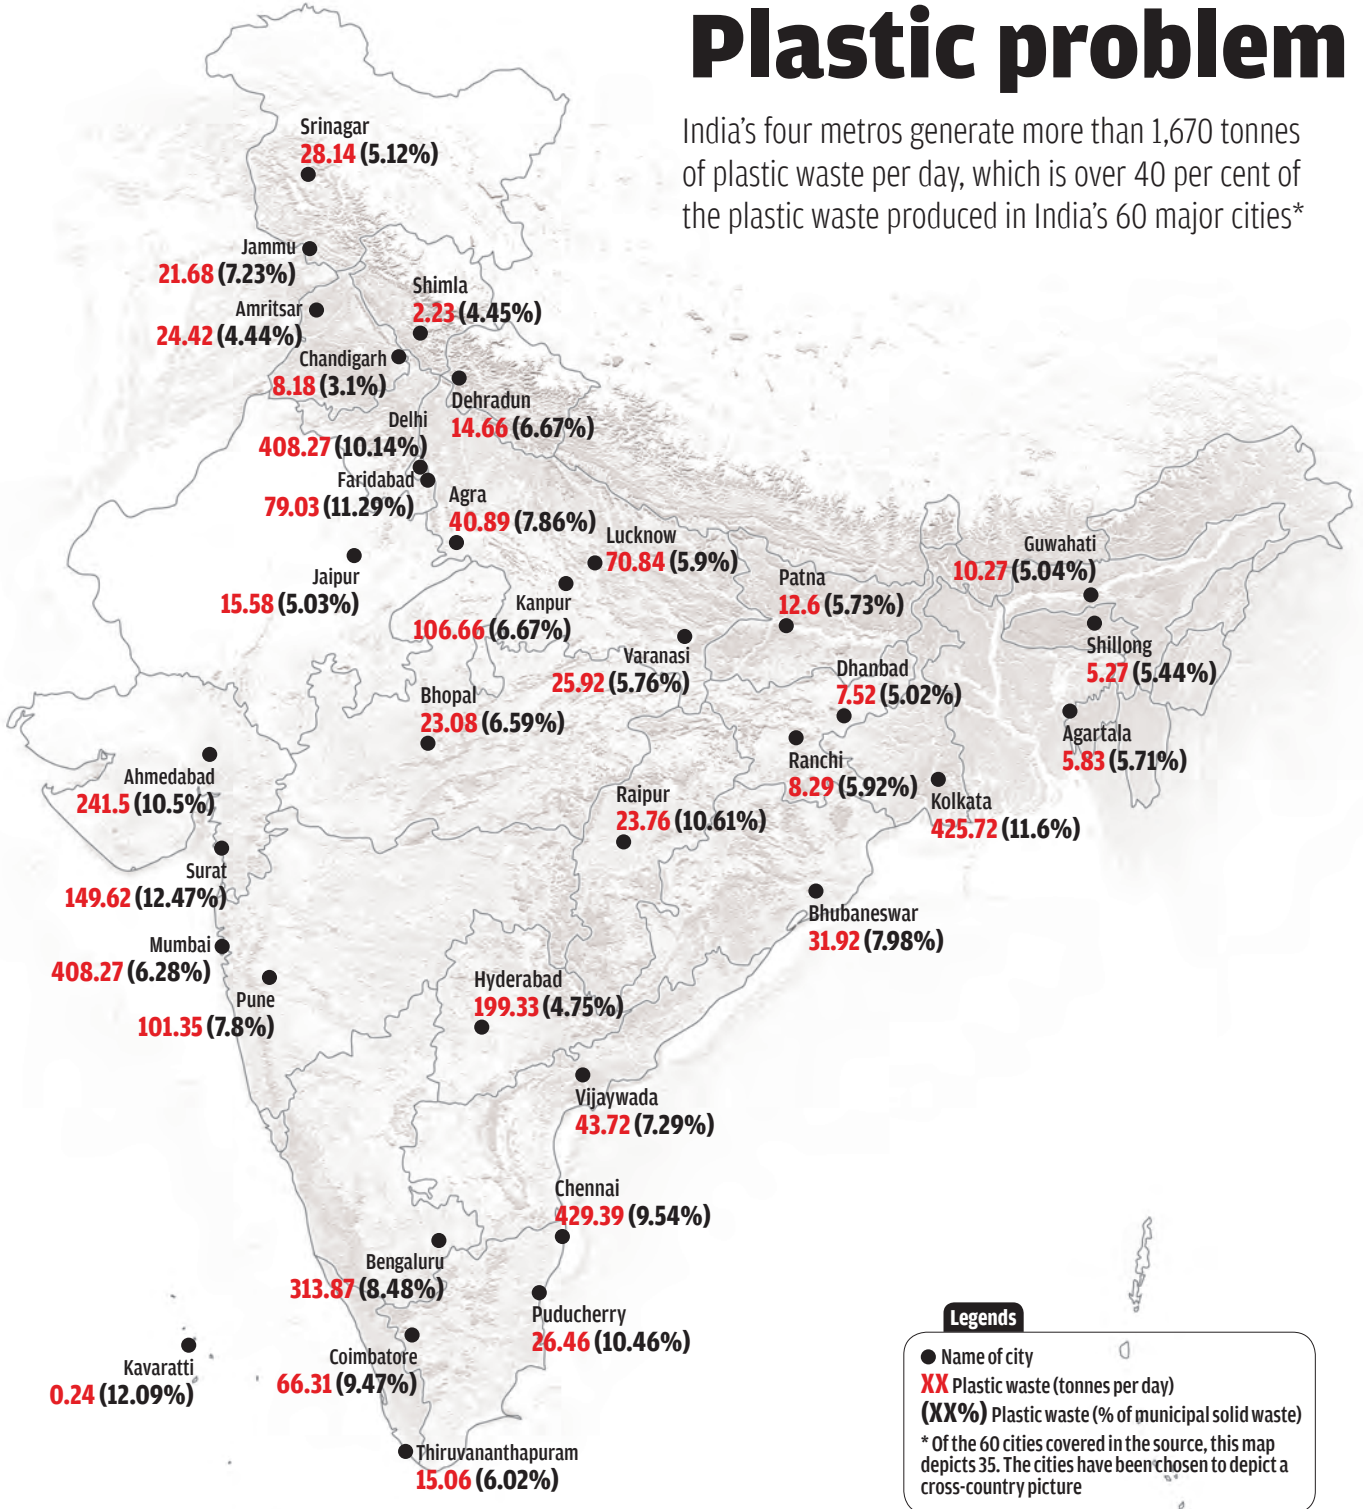

Plastic problem

India's four metros generate more than 1,670 tonnes of plastic waste per day, which is over 40 per cent of the plastic waste produced in India's 60 major cities*

Legends

- Name of city
- XX Plastic waste (tonnes per day)
- (XX%) Plastic waste (% of municipal solid waste)

* Of the 60 cities covered in the source, this map depicts 35. The cities have been chosen to depict a cross-country picture

Prepared by DTE/CSE Data Centre

Infographics: Raj Kumar Singh

Analysis: Snigdha Das

Source: Consolidated Guidelines for Segregation, Collection and Disposal of Plastic Waste, CPCB, September 2017

For more such infographics visit: www.downtoearth.org.in/infographics

Average plastic waste generation in India (tonnes per day)